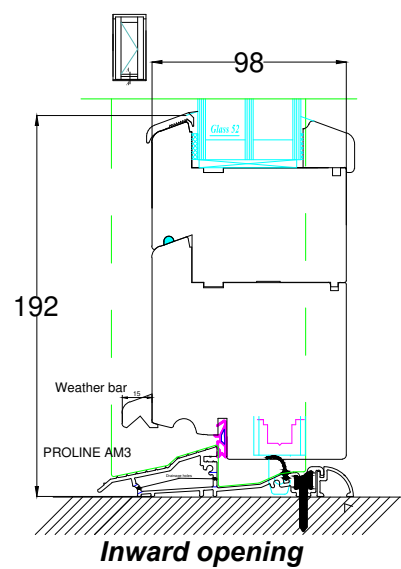

Inward opening

Outward opening

Outward opening

Inward opening

Outward opening

Inward opening

Double / French Doors

Outward opening

Inward opening

Inward opening

Outward opening

Inward opening

Outward opening

Timber threshold options available up to 193mm in bespoke measurements. Some Example sizes shown

General Notes

DO NOT SCALE
Retention of Copyright: Environmental Construction Products Ltd retain the copyright of this document. Environmental Construction Products Ltd license the Purchaser to use and copy this document only for the Purchaser's own purposes subject to our Standard Conditions of Sale and to payment of all invoices according to agreed terms