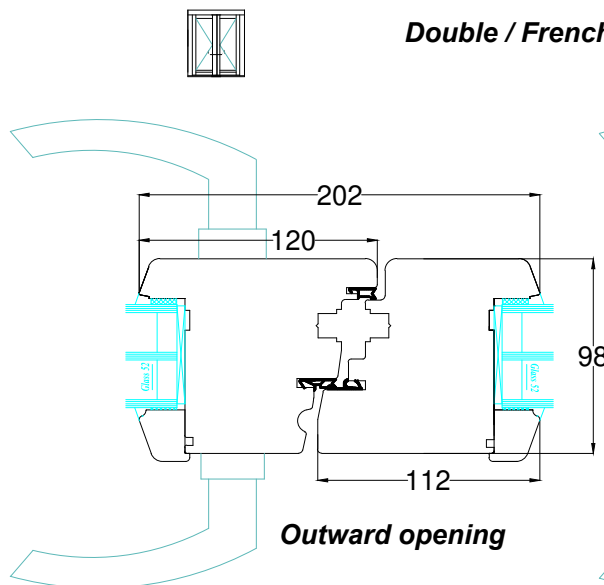

Inward opening

Outward opening

Outward opening

Inward opening

Outward opening

Inward opening

Double / French Doors

Outward opening

Inward opening

Inward opening

Outward opening

Inward opening

Outward opening

Timber threshold options available up to 193mm in bespoke measurements. Some Example sizes shown

General Notes

DO NOT SCALE
Retention of Copyright: Environmental Construction Products Ltd retain the copyright of this document. Environmental Construction Products Ltd license the Purchaser to use and copy this document only for the Purchaser's own purposes subject to our Standard Conditions of Sale and to payment of all invoices according to agreed terms

PART M Compliant Aluminum threshold supplied as standard