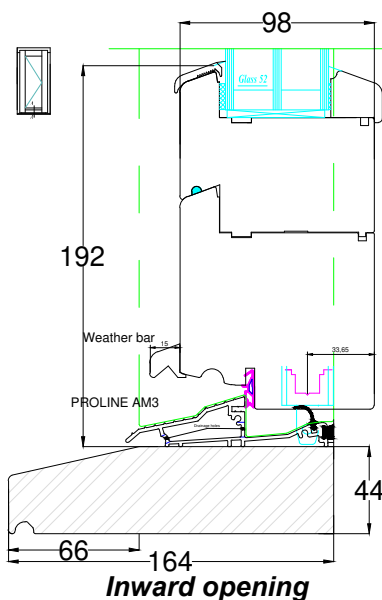

Inward opening

Outward opening

Outward opening

Inward opening

Outward opening

Inward opening

Double / French Doors

Outward opening

Inward opening

Inward opening

Outward opening

Inward opening

Outward opening

Timber threshold options available up to 193mm in bespoke measurements. Some Example sizes shown

General Notes

DO NOT SCALE
Retention of Copyright: Environmental Construction Products Ltd retain the copyright of this document. Environmental Construction Products Ltd license the Purchaser to use and copy this document only for the Purchaser's own purposes subject to our Standard Conditions of Sale and to payment of all invoices according to agreed terms