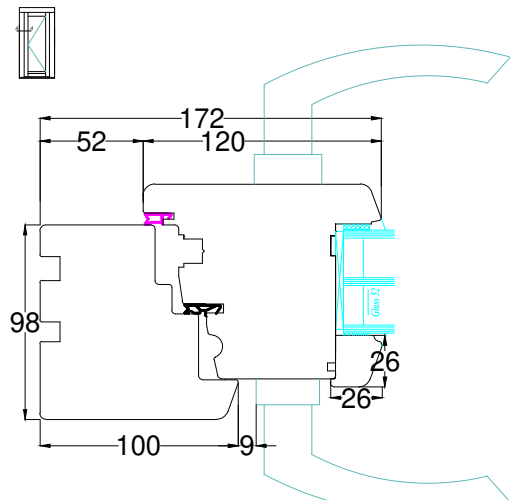

Inward opening

Outward opening

Outward opening

Inward opening

Outward opening

Inward opening

Double / French Doors

Outward opening

Inward opening

Inward opening

Outward opening

Inward opening

Outward opening

Timber threshold options available up to 193mm in bespoke measurements. Some Example sizes shown

General Notes

DO NOT SCALE
Retention of Copyright: Environmental Construction Products Ltd retain the copyright of this document. Environmental Construction Products Ltd license the Purchaser to use and copy this document only for the Purchaser's own purposes subject to our Standard Conditions of Sale and to payment of all invoices according to agreed terms