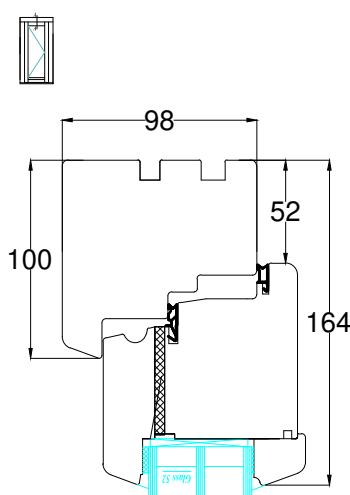

Inward opening