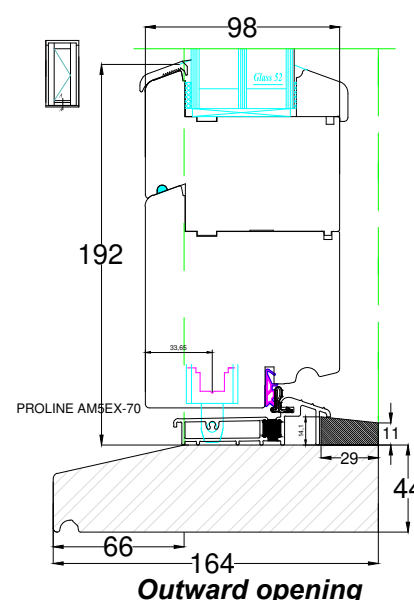

Inward opening

Inward opening

Outward opening

Inward opening

Outward opening

Timber threshold options available up to 193mm in bespoke measurements. Some Example sizes shown

General Notes

DO NOT SCALE
Retention of Copyright: Environmental Construction Products Ltd retain the copyright of this document. Environmental Construction Products Ltd license the Purchaser to use and copy this document only for the Purchaser's own purposes subject to our Standard Conditions of Sale and to payment of all invoices according to agreed terms