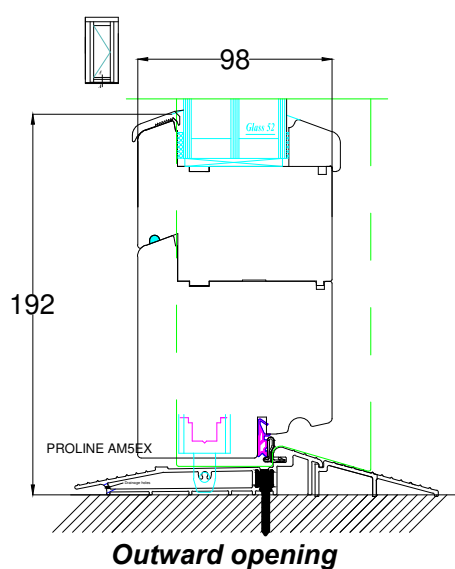

Inward opening

Outward opening

Outward opening

Inward opening

Outward opening

Inward opening

Double / French Doors

Outward opening

Inward opening

Inward opening

Outward opening

Inward opening

Outward opening

Timber threshold options available up to 193mm in bespoke measurements. Some Example sizes shown

General Notes

DO NOT SCALE
Retention of Copyright: Environmental Construction Products Ltd retain the copyright of this document. Environmental Construction Products Ltd license the Purchaser to use and copy this document only for the Purchaser's own purposes subject to our Standard Conditions of Sale and to payment of all invoices according to agreed terms