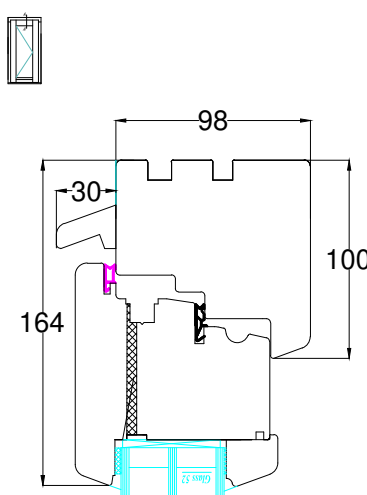

Inward opening

Outward opening

Outward opening

Inward opening

Outward opening

Inward opening

Double / French Doors

Outward opening

Inward opening

Inward opening

Outward opening

Inward opening

Outward opening

Timber threshold options available up to 193mm in bespoke measurements. Some Example sizes shown

General Notes

DO NOT SCALE
Retention of Copyright: Environmental Construction Products Ltd retain the copyright of this document. Environmental Construction Products Ltd license the Purchaser to use and copy this document only for the Purchaser's own purposes subject to our Standard Conditions of Sale and to payment of all invoices according to agreed terms

PART M Compliant Aluminum threshold supplied as standard