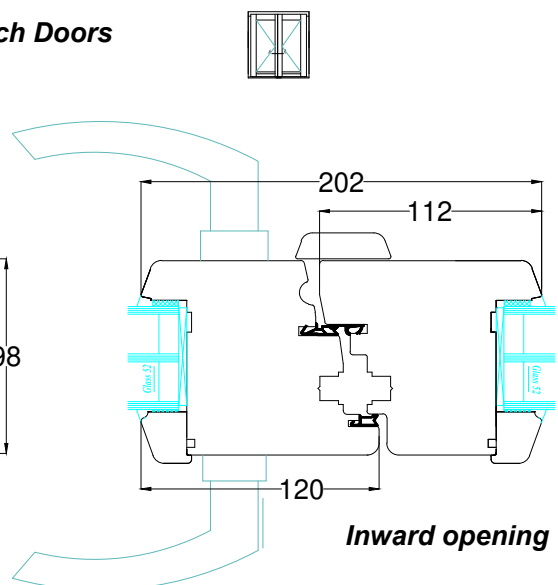

Inward opening

Outward opening

Outward opening

Inward opening

Outward opening

Inward opening

Double / French Doors

Outward opening

Inward opening

Inward opening

Outward opening

Inward opening

Outward opening

Timber threshold options available up to 193mm in bespoke measurements. Some Example sizes shown

General Notes

DO NOT SCALE
Retention of Copyright: Environmental Construction Products Ltd retain the copyright of this document. Environmental Construction Products Ltd license the Purchaser to use and copy this document only for the Purchaser's own purposes subject to our Standard Conditions of Sale and to payment of all invoices according to agreed terms