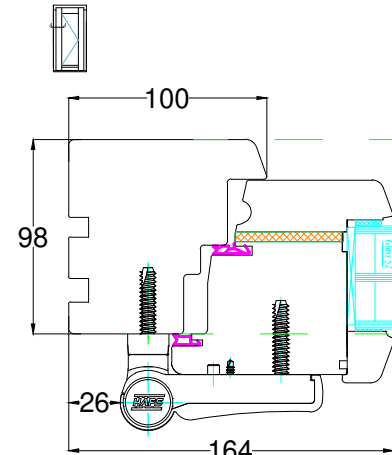

Inward opening

Outward opening

Outward opening

Inward opening

Outward opening

Inward opening

Double / French Doors

Outward opening

Inward opening

Inward opening

Outward opening

Inward opening

Outward opening

Timber threshold options available up to 193mm in bespoke measurements. Some Example sizes shown

General Notes

DO NOT SCALE
Retention of Copyright: Environmental Construction Products Ltd retain the copyright of this document. Environmental Construction Products Ltd license the Purchaser to use and copy this document only for the Purchaser's own purposes subject to our Standard Conditions of Sale and to payment of all invoices according to agreed terms

PART M Compliant Aluminum threshold supplied as standard