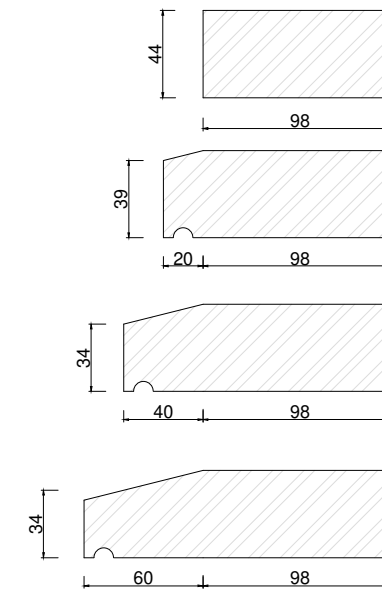

Inward opening

Inward opening

Outward opening

Inward opening

Outward opening

Timber threshold options available up to 193mm in bespoke measurements. Some Example sizes shown

General Notes

DO NOT SCALE
Retention of Copyright: Environmental Construction Products Ltd retain the copyright of this document. Environmental Construction Products Ltd license the Purchaser to use and copy this document only for the Purchaser's own purposes subject to our Standard Conditions of Sale and to payment of all invoices according to agreed terms