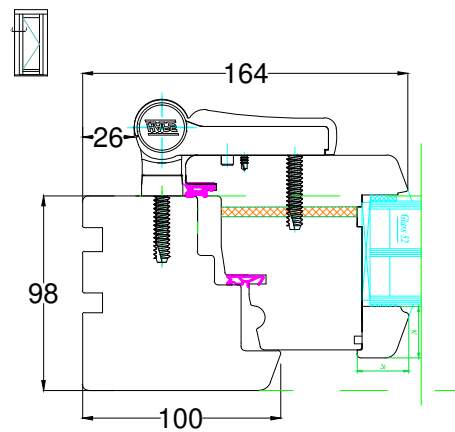

Inward opening

Outward opening

Outward opening

Inward opening

Outward opening

Inward opening

Double / French Doors

Outward opening

Inward opening

Inward opening

Outward opening

Inward opening

Outward opening

Timber threshold options available up to 193mm in bespoke measurements. Some Example sizes shown

General Notes

DO NOT SCALE
Retention of Copyright: Environmental Construction Products Ltd retain the copyright of this document. Environmental Construction Products Ltd license the Purchaser to use and copy this document only for the Purchaser's own purposes subject to our Standard Conditions of Sale and to payment of all invoices according to agreed terms

PART M Compliant Aluminum threshold supplied as standard