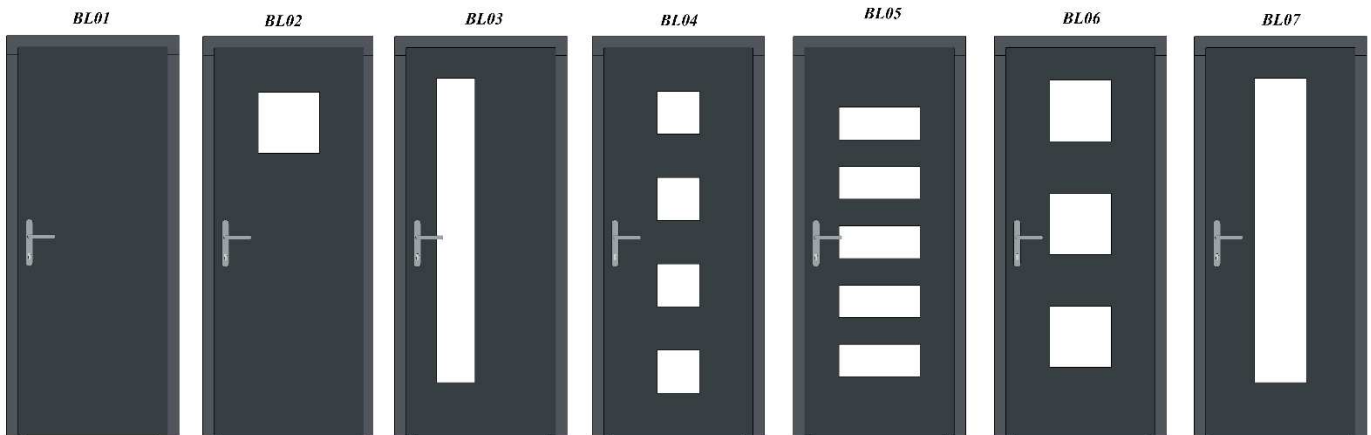

ULTRA CONTEMPORARY DOORS

Green Building Store's new style of modern timber doors

The contemporary style doors use a single solid door sash removing the sub frame to give a minimalistic look

- U value as low as 0.64 W/m²K
- Part Q compliant and Secured by Design option
- Inward and outward opening entrance doors
- Available in any RAL finish,
- 98 mm profile
- Part M compliant mobility threshold
- Typical maximum sizes Width: 1250 mm Height: 2400 mm

*U values calculated for standard single doorset 1230 X 2180

Example styles (the designs can be altered to suit)

Please note as this is a new product we currently have a limited photo gallery. (outward opening doors shown above)