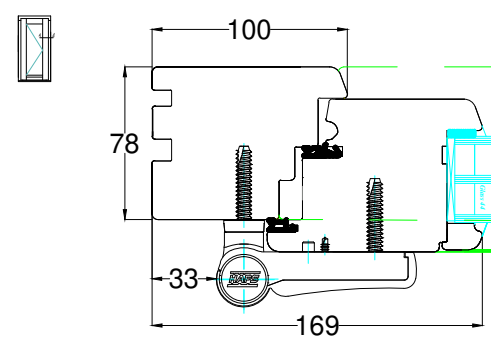

Outward opening

Inward opening

Outward opening

Inward opening

Double / French Doors

Inward opening

Outward opening

Outward opening

Inward opening

Inward opening

Outward opening

PART M Compliant Aluminum threshold supplied as standard

Inward opening

Outward opening

Timber threshold options available up to 193mm in bespoke measurements. Some Example sizes shown