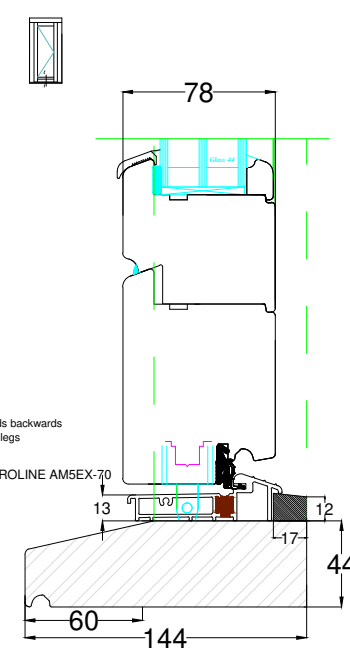

Inward opening

Inward opening

Outward opening

PART M Compliant Aluminum threshold supplied as standard

Inward opening

Outward opening

Timber threshold options available up to 193mm in bespoke measurements. Some Example sizes shown