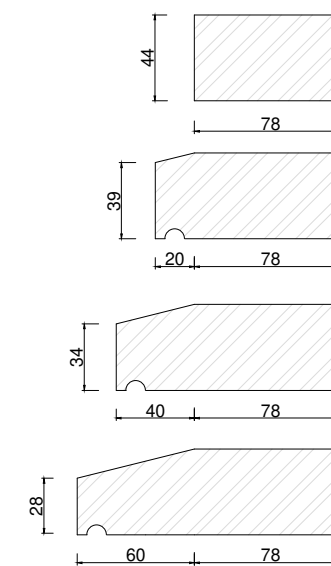

Inward opening

Inward opening

Outward opening

PART M Compliant Aluminum threshold supplied as standard

Inward opening

Outward opening

Timber threshold options available up to 193mm in bespoke measurements. Some Example sizes shown