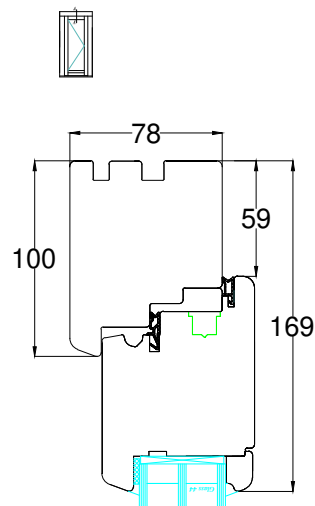

Outward opening

Inward opening

Outward opening

Inward opening

Double / French Doors

Inward opening

Outward opening

Outward opening

Inward opening

Inward opening

Outward opening

PART M Compliant Aluminum threshold supplied as standard

Inward opening

Outward opening

Timber threshold options available up to 193mm in bespoke measurements. Some Example sizes shown