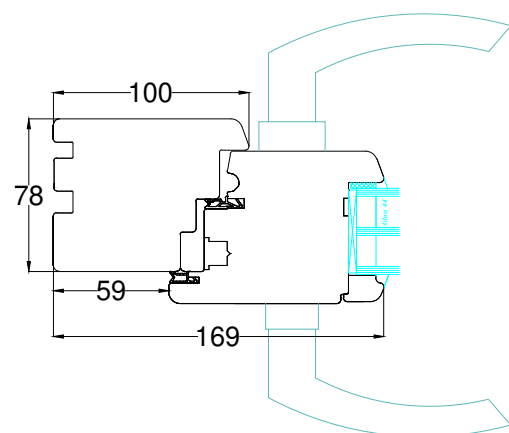

Outward opening

Inward opening

Outward opening

Inward opening

Double / French Doors

Inward opening

Outward opening

Outward opening

Inward opening

Inward opening

Outward opening

PART M Compliant Aluminum threshold supplied as standard

Inward opening

Outward opening

Timber threshold options available up to 193mm in bespoke measurements. Some Example sizes shown