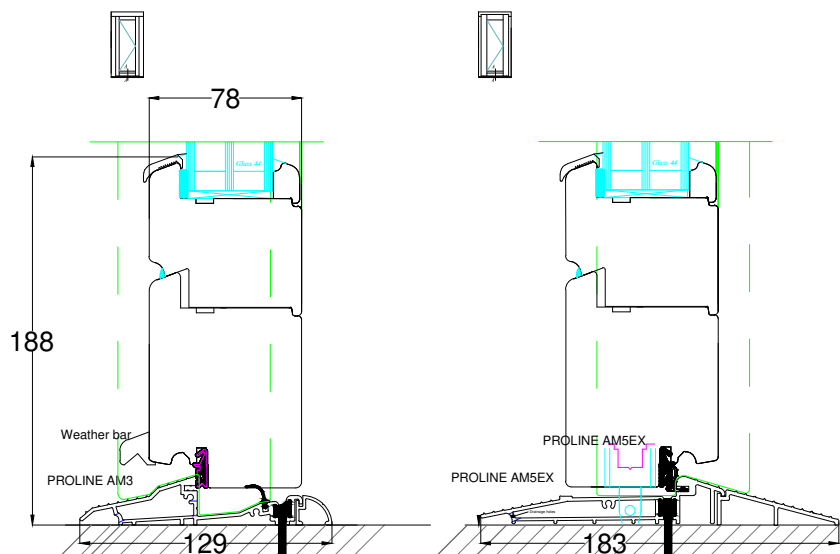

Outward opening

Inward opening

Outward opening

Inward opening

Double / French Doors

Inward opening

Outward opening

Outward opening

Inward opening

Inward opening

Outward opening

PART M Compliant Aluminum threshold supplied as standard

Inward opening

Outward opening

Timber threshold options available up to 193mm in bespoke measurements. Some Example sizes shown