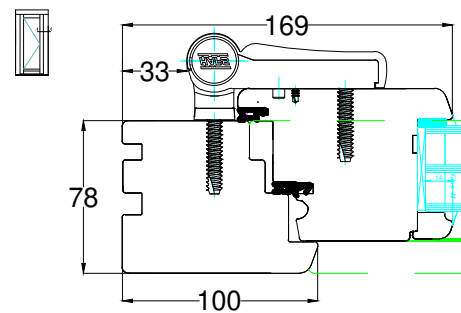

Outward opening

Inward opening

Outward opening

Inward opening

Double / French Doors

Inward opening

Outward opening

Outward opening

Inward opening

Inward opening

Outward opening

PART M Compliant Aluminum threshold supplied as standard

Inward opening

Outward opening

Timber threshold options available up to 193mm in bespoke measurements. Some Example sizes shown