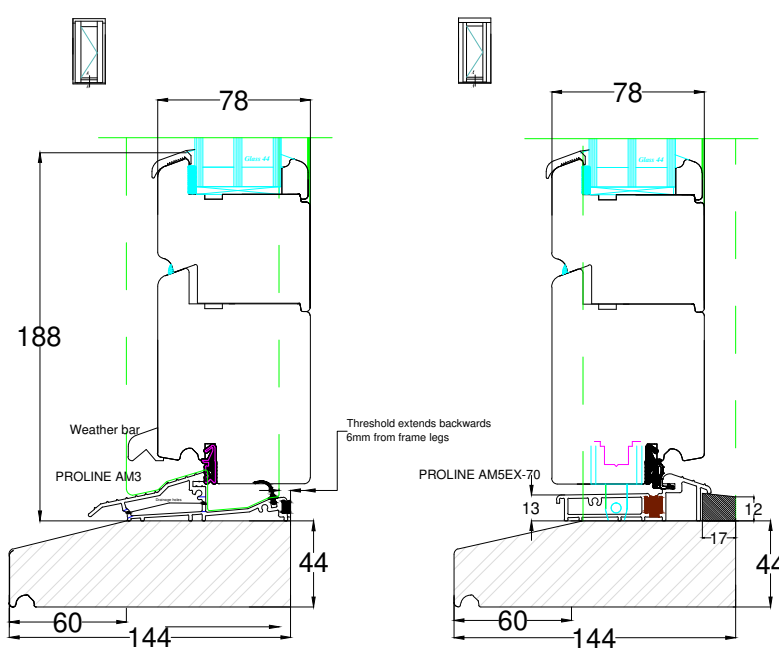

Inward opening

Inward opening

Outward opening

PART M Compliant Aluminum threshold supplied as standard

Inward opening

Outward opening

Timber threshold options available up to 193mm in bespoke measurements. Some Example sizes shown