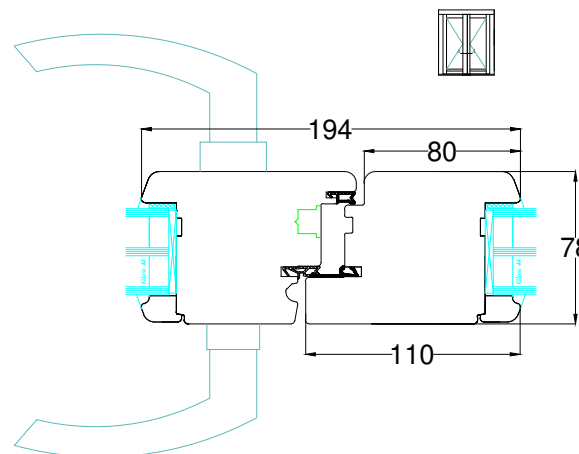

Outward opening

Inward opening

Outward opening

Inward opening

Double / French Doors

Inward opening

Outward opening

Outward opening

Inward opening

Inward opening

Outward opening

PART M Compliant Aluminum threshold supplied as standard

Inward opening

Outward opening

Timber threshold options available up to 193mm in bespoke measurements. Some Example sizes shown