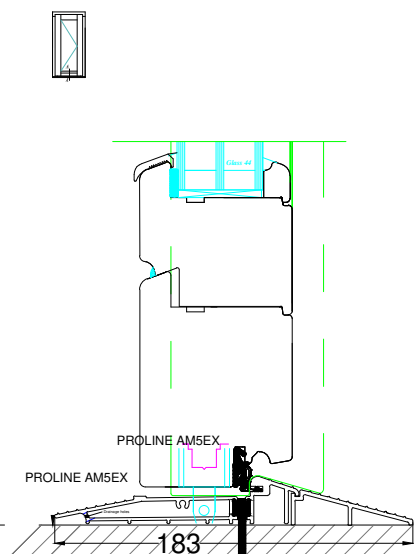

Outward opening

Inward opening

Outward opening

Inward opening

Double / French Doors

Inward opening

Outward opening

Outward opening

Inward opening

Inward opening

Outward opening

PART M Compliant Aluminum threshold supplied as standard

Inward opening

Outward opening

Timber threshold options available up to 193mm in bespoke measurements. Some Example sizes shown