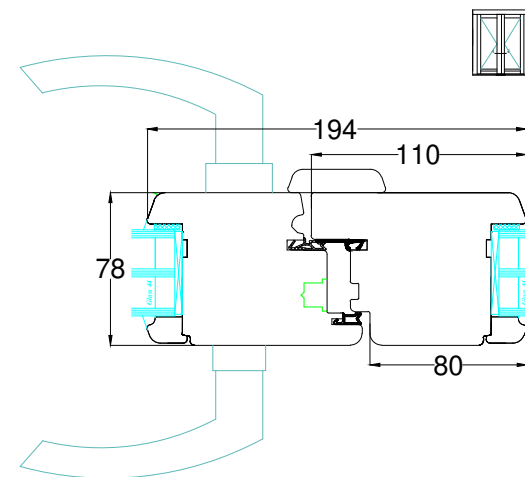

Outward opening

Inward opening

Outward opening

Inward opening

Double / French Doors

Inward opening

Outward opening

Outward opening

Inward opening

Inward opening

Outward opening

PART M Compliant Aluminum threshold supplied as standard

Inward opening

Outward opening

Timber threshold options available up to 193mm in bespoke measurements. Some Example sizes shown