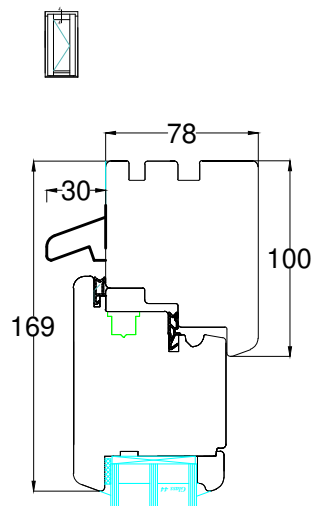

Outward opening

Inward opening

Outward opening

Inward opening

Double / French Doors

Inward opening

Outward opening

Outward opening

Inward opening

Inward opening

Outward opening

PART M Compliant Aluminum threshold supplied as standard

Inward opening

Outward opening

Timber threshold options available up to 193mm in bespoke measurements. Some Example sizes shown