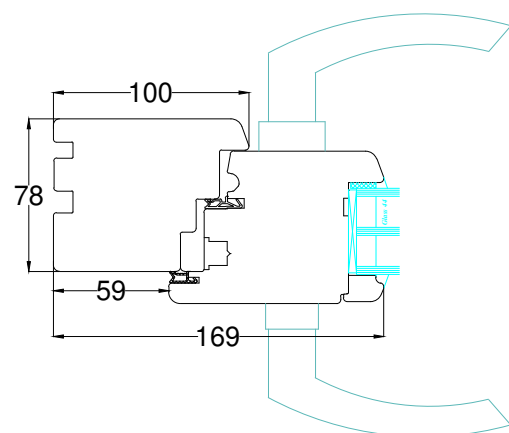

Outward opening

Inward opening

Outward opening

Inward opening

Double / French Doors

Inward opening

Outward opening

Outward opening

Inward opening

Inward opening

Outward opening

Inward opening

Outward opening

Timber threshold options available up to 193mm in bespoke measurements. Some Example sizes shown

General Notes

DO NOT SCALE  
Retention of Copyright: Environmental Construction Products Ltd retain the copyright of this document. Environmental Construction Products Ltd license the Purchaser to use and copy this document only for the Purchaser's own purposes subject to our Standard Conditions of Sale and to payment of all invoices according to agreed terms