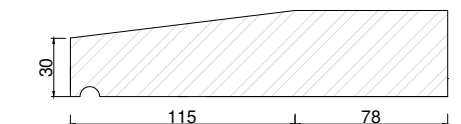

Inward opening

Inward opening

Outward opening

Inward opening

Outward opening

Timber threshold options available up to 193mm in bespoke measurements. Some Example sizes shown

General Notes

DO NOT SCALE  
Retention of Copyright: Environmental Construction Products Ltd retain the copyright of this document. Environmental Construction Products Ltd license the Purchaser to use and copy this document only for the Purchaser's own purposes subject to our Standard Conditions of Sale and to payment of all invoices according to agreed terms