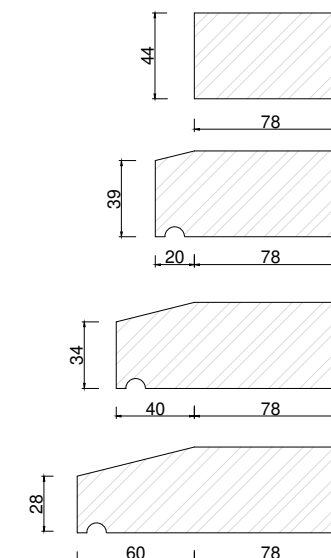

Inward opening

Inward opening

Outward opening

Inward opening

Outward opening

Timber threshold options available up to 193mm in bespoke measurements. Some Example sizes shown

General Notes

DO NOT SCALE  
Retention of Copyright: Environmental Construction Products Ltd retain the copyright of this document. Environmental Construction Products Ltd license the Purchaser to use and copy this document only for the Purchaser's own purposes subject to our Standard Conditions of Sale and to payment of all invoices according to agreed terms