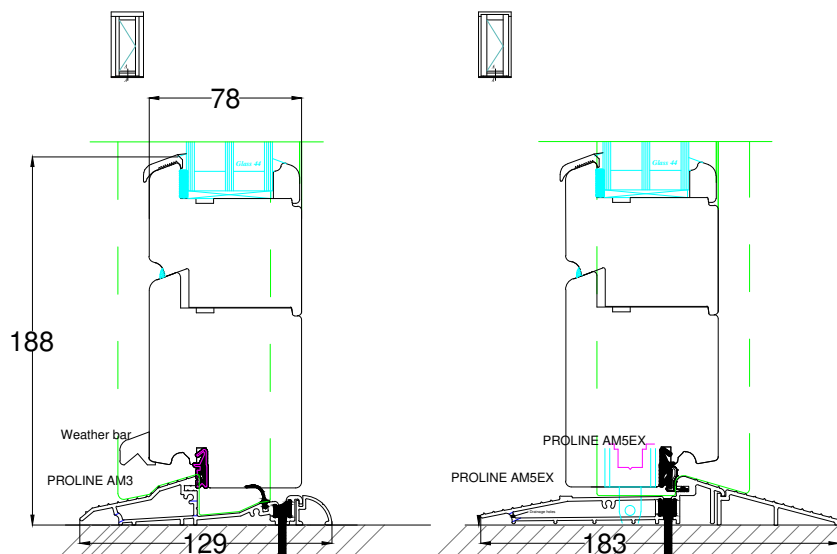

Outward opening

Inward opening

Outward opening

Inward opening

Double / French Doors

Inward opening

Outward opening

Outward opening

Inward opening

Inward opening

Outward opening

Inward opening

Outward opening

Timber threshold options available up to 193mm in bespoke measurements. Some Example sizes shown

General Notes

DO NOT SCALE  
Retention of Copyright: Environmental Construction Products Ltd retain the copyright of this document. Environmental Construction Products Ltd license the Purchaser to use and copy this document only for the Purchaser's own purposes subject to our Standard Conditions of Sale and to payment of all invoices according to agreed terms