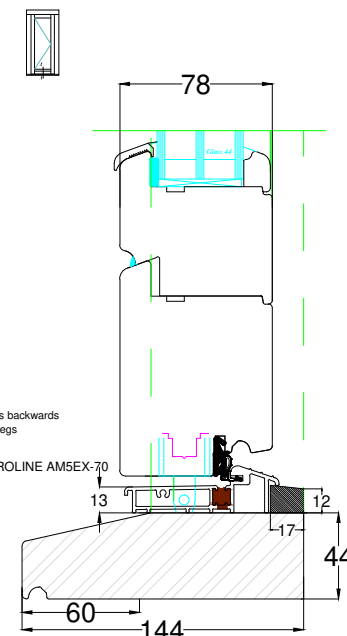

Inward opening

Inward opening

Outward opening

Inward opening

Outward opening

Timber threshold options available up to 193mm in bespoke measurements. Some Example sizes shown

General Notes

DO NOT SCALE  
Retention of Copyright: Environmental Construction Products Ltd retain the copyright of this document. Environmental Construction Products Ltd license the Purchaser to use and copy this document only for the Purchaser's own purposes subject to our Standard Conditions of Sale and to payment of all invoices according to agreed terms