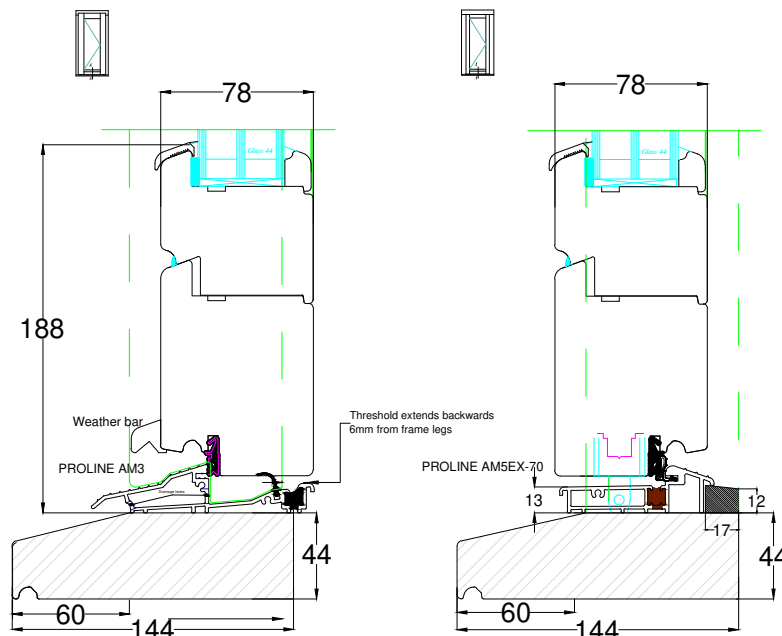

Outward opening

Inward opening

Outward opening

Inward opening

Double / French Doors

Inward opening

Outward opening

Outward opening

Inward opening

Inward opening

Outward opening

Inward opening

Outward opening

Timber threshold options available up to 193mm in bespoke measurements. Some Example sizes shown

General Notes

DO NOT SCALE  
Retention of Copyright: Environmental Construction Products Ltd retain the copyright of this document. Environmental Construction Products Ltd license the Purchaser to use and copy this document only for the Purchaser's own purposes subject to our Standard Conditions of Sale and to payment of all invoices according to agreed terms