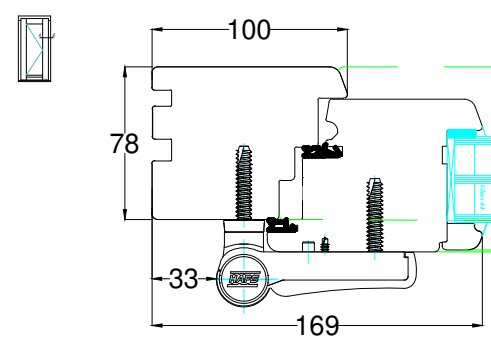

Outward opening

Inward opening

Outward opening

Inward opening

Double / French Doors

Inward opening

Outward opening

Outward opening

Inward opening

Inward opening

Outward opening

Inward opening

Outward opening

Timber threshold options available up to 193mm in bespoke measurements. Some Example sizes shown

General Notes

DO NOT SCALE  
Retention of Copyright: Environmental Construction Products Ltd retain the copyright of this document. Environmental Construction Products Ltd license the Purchaser to use and copy this document only for the Purchaser's own purposes subject to our Standard Conditions of Sale and to payment of all invoices according to agreed terms