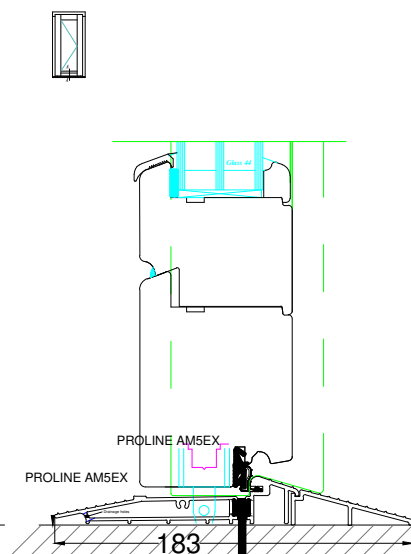

Outward opening

Inward opening

Outward opening

Inward opening

Double / French Doors

Inward opening

Outward opening

Outward opening

Inward opening

Inward opening

Outward opening

Inward opening

Outward opening

Timber threshold options available up to 193mm in bespoke measurements. Some Example sizes shown

General Notes

DO NOT SCALE  
Retention of Copyright: Environmental Construction Products Ltd retain the copyright of this document. Environmental Construction Products Ltd license the Purchaser to use and copy this document only for the Purchaser's own purposes subject to our Standard Conditions of Sale and to payment of all invoices according to agreed terms