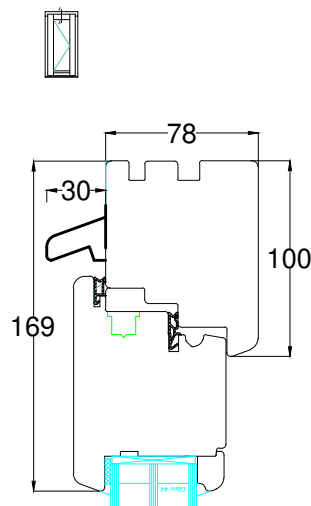

Outward opening

Inward opening

Outward opening

Inward opening

Double / French Doors

Inward opening

Outward opening

Outward opening

Inward opening

Inward opening

Outward opening

Inward opening

Outward opening

Timber threshold options available up to 193mm in bespoke measurements. Some Example sizes shown

General Notes

DO NOT SCALE  
Retention of Copyright: Environmental Construction Products Ltd retain the copyright of this document. Environmental Construction Products Ltd license the Purchaser to use and copy this document only for the Purchaser's own purposes subject to our Standard Conditions of Sale and to payment of all invoices according to agreed terms