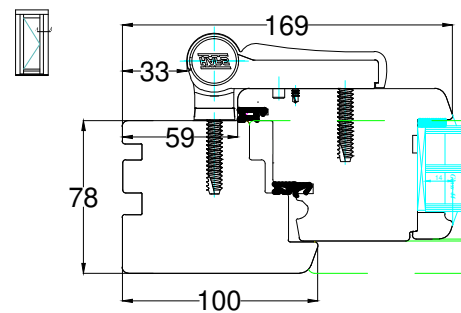

Outward opening

Inward opening

Outward opening

Inward opening

Double / French Doors

Inward opening

Outward opening

Outward opening

Inward opening

Inward opening

Outward opening

Inward opening

Outward opening

Timber threshold options available up to 193mm in bespoke measurements. Some Example sizes shown

General Notes

DO NOT SCALE  
Retention of Copyright: Environmental Construction Products Ltd retain the copyright of this document. Environmental Construction Products Ltd license the Purchaser to use and copy this document only for the Purchaser's own purposes subject to our Standard Conditions of Sale and to payment of all invoices according to agreed terms