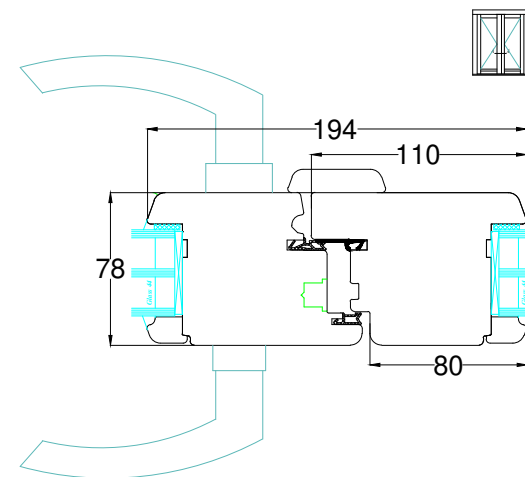

Outward opening

Inward opening

Outward opening

Inward opening

Double / French Doors

Inward opening

Outward opening

Outward opening

Inward opening

Inward opening

Outward opening

Inward opening

Outward opening

Timber threshold options available up to 193mm in bespoke measurements. Some Example sizes shown

General Notes

DO NOT SCALE  
Retention of Copyright: Environmental Construction Products Ltd retain the copyright of this document. Environmental Construction Products Ltd license the Purchaser to use and copy this document only for the Purchaser's own purposes subject to our Standard Conditions of Sale and to payment of all invoices according to agreed terms