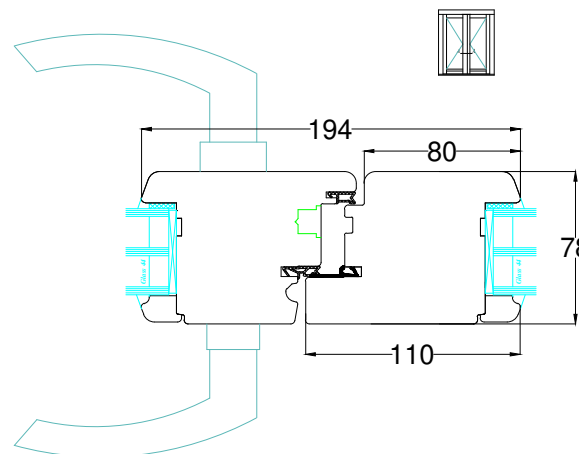

Outward opening

Inward opening

Outward opening

Inward opening

Double / French Doors

Inward opening

Outward opening

Outward opening

Inward opening

Inward opening

Outward opening

Inward opening

Outward opening

Timber threshold options available up to 193mm in bespoke measurements. Some Example sizes shown

General Notes

DO NOT SCALE  
Retention of Copyright: Environmental Construction Products Ltd retain the copyright of this document. Environmental Construction Products Ltd license the Purchaser to use and copy this document only for the Purchaser's own purposes subject to our Standard Conditions of Sale and to payment of all invoices according to agreed terms