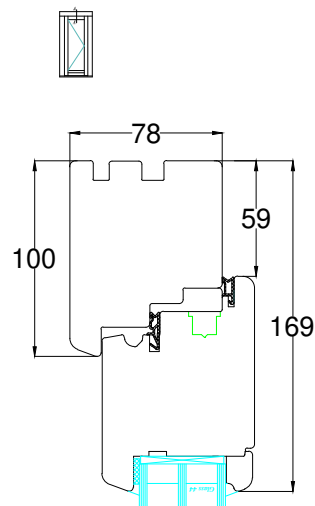

Outward opening

Inward opening

Outward opening

Inward opening

Double / French Doors

Inward opening

Outward opening

Outward opening

Inward opening

Inward opening

Outward opening

Inward opening

Outward opening

Timber threshold options available up to 193mm in bespoke measurements. Some Example sizes shown

General Notes

DO NOT SCALE  
Retention of Copyright: Environmental Construction Products Ltd retain the copyright of this document. Environmental Construction Products Ltd license the Purchaser to use and copy this document only for the Purchaser's own purposes subject to our Standard Conditions of Sale and to payment of all invoices according to agreed terms